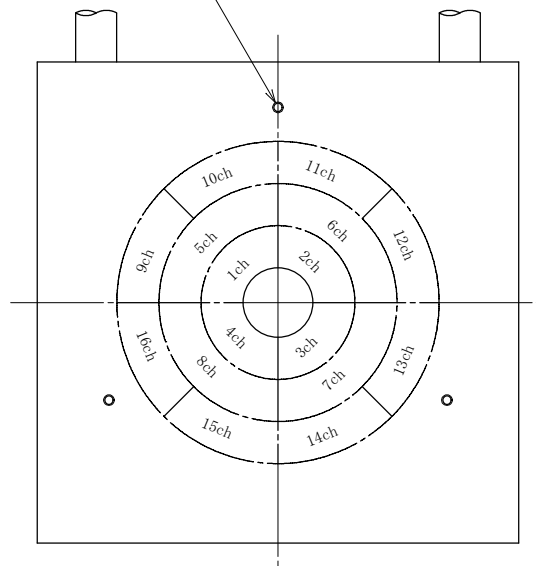

LED Direct Dome Light
HDDP-CB13DW-16CH

- * White LEDs
- * Only 12V USE
- * Electric Power Consumption 7.6W (CH1~4:0.4W, CH5~8:0.7W, CH9~16:0.4W)
- * SAG最大設定値 FP(各CH共)

(Note) Please do not remove the tags attached to the product.
Light-emitting part during lighting, please do not look directly.

(注) 製品に取り付けられているタグは外さないでください
点灯中の発光部は、直視しないでください

HR

HAYASHI-REPIC

3-M2 P.C.D73
(拡散ドーム取付用)

Details of Connector

	Light	Power Supply
Connector	SMR-02V-B	SMP-02V-BC
Contact	BYM-001T-0.6	BHF-001T-0.8SS