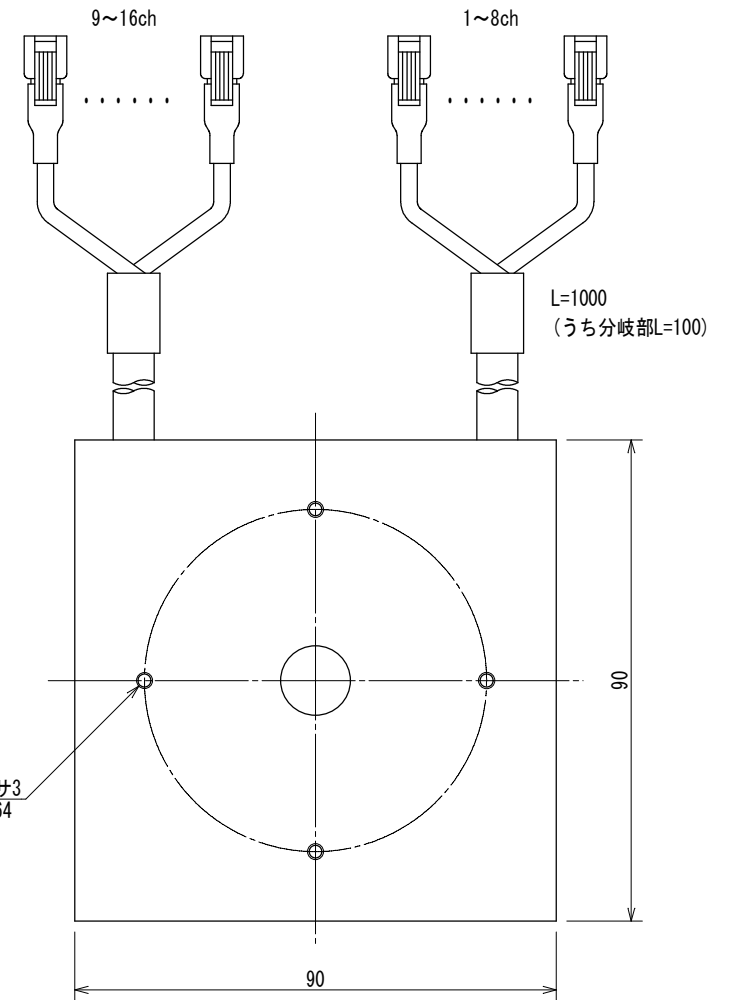

LED Direct Dome Light
HDDP-CB13DW-16CH

- * White LEDs
- * Only 12V USE
- * Electric Power Consumption 7.6W (CH1~4:0.4W, CH5~8:0.7W, CH9~16:0.4W)
- * SAG最大設定値 FP(各CH共)

(Note) Please do not remove the tags attached to the product.
Light-emitting part during lighting, please do not look directly.

(注) 製品に取り付けられているタグは外さないでください
点灯中の発光部は、直視しないでください

HR

HAYASHI-REPIC

3-M2 P.C.D73
(拡散ドーム取付用)

Details of Connector

	Light	Power Supply
Connector	SMR-02V-B	SMP-02V-BC
Contact	BYM-001T-0.6	BHF-001T-0.8SS