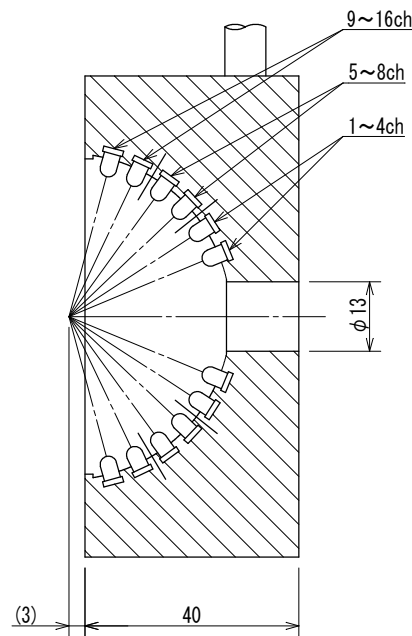

LED Direct Dome Light
HDDP-CB13DW-16CH

- * White LEDs
- * Only 12V USE
- * Electric Power Consumption 7.6W (CH1~4:0.4W, CH5~8:0.7W, CH9~16:0.4W)
- * SAG最大設定値 FP(各CH共)

(Note) Please do not remove the tags attached to the product.
Light-emitting part during lighting, please do not look directly.

(注) 製品に取り付けられているタグは外さないでください
点灯中の発光部は、直視しないでください

HR

HAYASHI-REPIC

3-M2 P.C.D73
(拡散ドーム取付用)

Details of Connector

	Light	Power Supply
Connector	SMR-02V-B	SMP-02V-BC
Contact	BYM-001T-0.6	BHF-001T-0.8SS