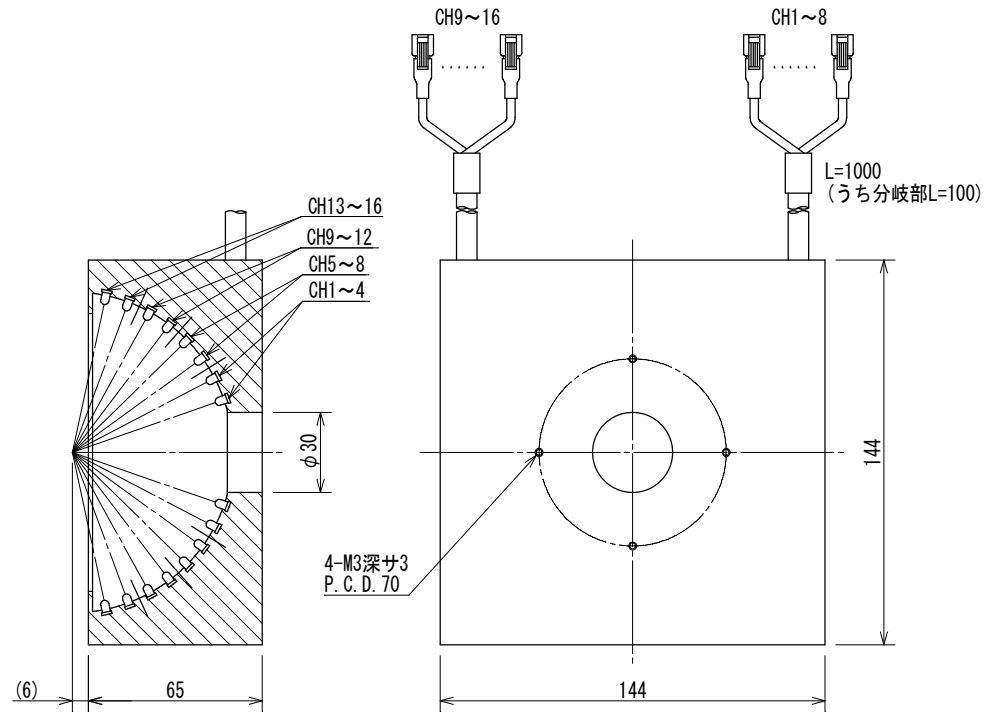

LED Direct Dome Light

HDDP-CB30DW-16CH

HAYASHI-REPIC

- * White LEDs
- * Only 12V USE
- * Electric Power Consumption 18.0W(CH1~4:0.6W、CH5~8:1.1W、CH9~12:1.3W、CH13~16:1.5W)
- * SAG最大設定値 FF(各CH共)

(Note) Please do not remove the tags attached to the product.

Light-emitting part during lighting, please do not look directly.

(注) 製品に取り付けられているタグは外さないでください

点灯中の発光部は、直視しないでください

4-M2 P.C.D130
(拡散ドーム取付用)

Details of Connector

	Light	Power Supply
Connector	SMR-02V-B	SMP-02V-BC
Contact	BYM-001T-P0.6	BHF-001T-0.8SS