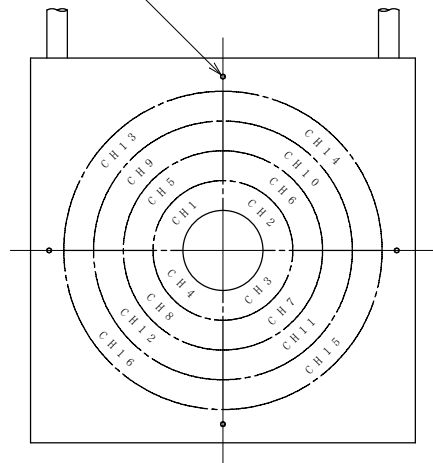

LED Direct Dome Light

HDDP-CB30DW-16CH

HAYASHI-REPIC

- * White LEDs
- * Only 12V USE
- * Electric Power Consumption 18.0W(CH1~4:0.6W、CH5~8:1.1W、CH9~12:1.3W、CH13~16:1.5W)
- * SAG最大設定値 FF(各CH共)

(Note) Please do not remove the tags attached to the product.

Light-emitting part during lighting, please do not look directly.

(注) 製品に取り付けられているタグは外さないでください

点灯中の発光部は、直視しないでください

4-M2 P.C.D130
(拡散ドーム取付用)

Details of Connector

	Light	Power Supply
Connector	SMR-02V-B	SMP-02V-BC
Contact	BYM-001T-P0.6	BHF-001T-0.8SS