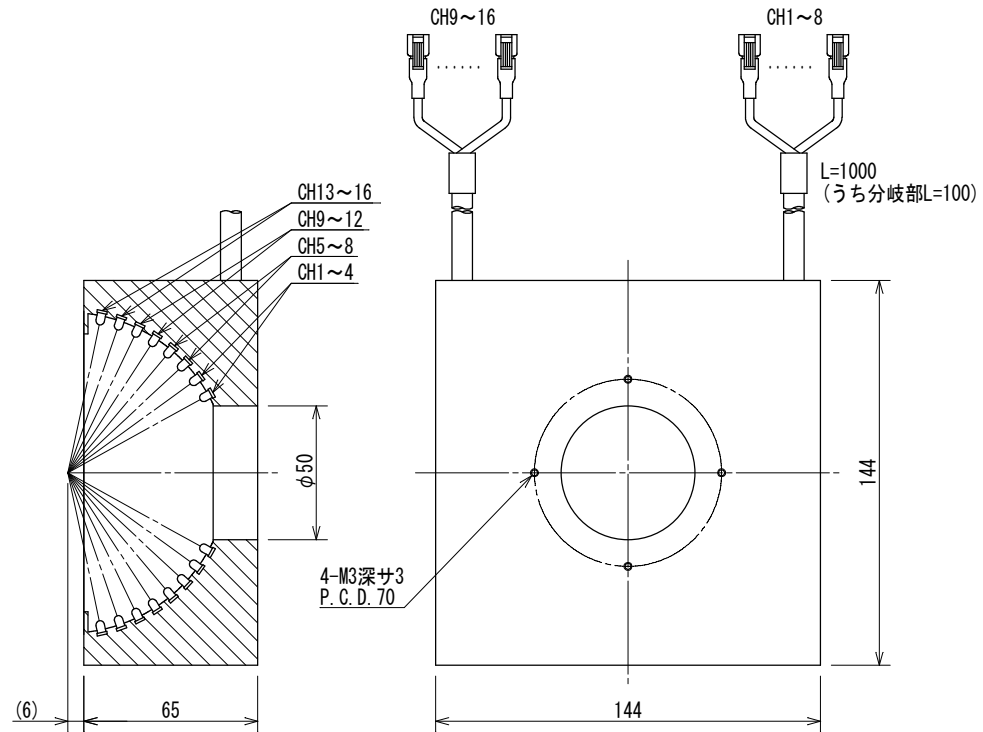

LED Direct Dome Light

HDDP-CB50DW-16CH

HR

HAYASHI-REPIC

- * White LEDs
- * Only 12V USE
- * Electric Power Consumption 18.8W(CH1~4:0.8W、CH5~8:1.1W、CH9~12:1.3W、CH13~16:1.5W)
- * SAG最大設定値 FF(各CH共)

(Note) Please do not remove the tags attached to the product.

Light-emitting part during lighting, please do not look directly.

(注) 製品に取り付けられているタグは外さないでください

点灯中の発光部は、直視しないでください

4-M2 P.C.D.130
(拡散ドーム取付用)

Details of Connector

	Light	Power Supply
Connector	SMR-02V-B	SMP-02V-BC
Contact	BYM-001T-P0.6	BHF-001T-0.8SS