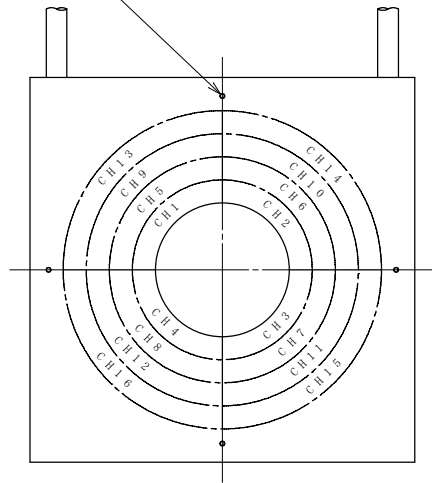

LED Direct Dome Light

HDDP-CB50DW-16CH

HR

HAYASHI-REPIC

- * White LEDs
- * Only 12V USE
- * Electric Power Consumption 18.8W(CH1~4:0.8W、CH5~8:1.1W、CH9~12:1.3W、CH13~16:1.5W)
- * SAG最大設定値 FF(各CH共)

(Note) Please do not remove the tags attached to the product.

Light-emitting part during lighting, please do not look directly.

(注) 製品に取り付けられているタグは外さないでください

点灯中の発光部は、直視しないでください

4-M2 P.C.D.130
(拡散ドーム取付用)

Details of Connector

	Light	Power Supply
Connector	SMR-02V-B	SMP-02V-BC
Contact	BYM-001T-P0.6	BHF-001T-0.8SS