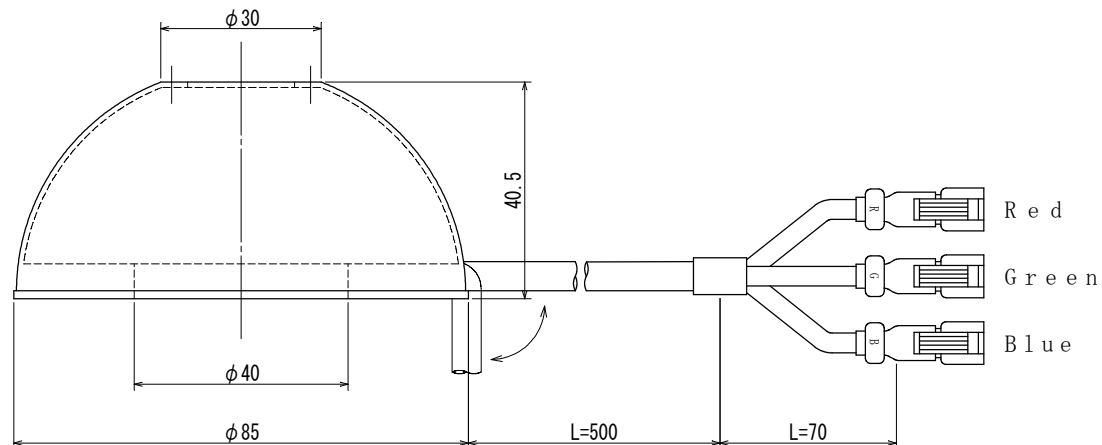

LED Dome Light

HDDPA-U20KRGB (DC12V) / HDDPA-U20KRGB-24 (DC24V)

* RGB LEDs

* Electric Power Consumption 6.6W (R:2.2W, G:2.2W, B:2.2W)

(Note) Please do not remove the tags attached to the product.
Light-emitting part during lighting, please do not look directly.

(注) 製品に取り付けられているタグは外さないでください

点灯中の発光部は、直視しないでください

Details of Connector

	Light	Power Supply
Connector	SMR-02V-B	SMP-02V-BC
Contact	BYM-001T-P0.6	BHF-001T-0.8SS

	Light	Power Supply
Connector	SMR-03V-B	SMP-03V-BC
Contact	BYM-001T-P0.6	BHF-001T-0.8SS