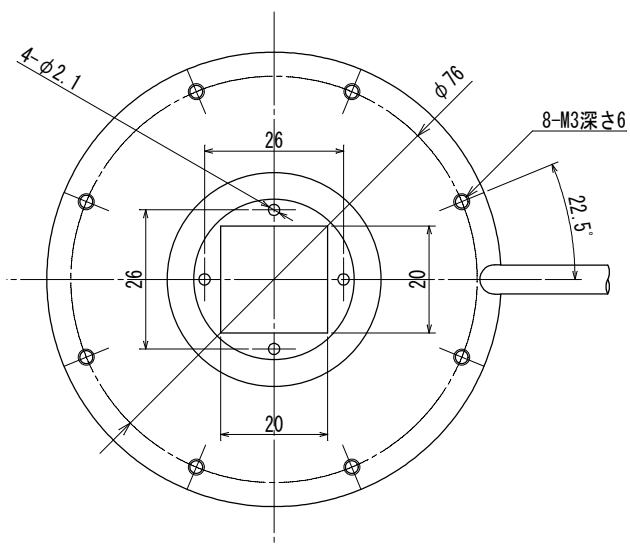

LED Dome Light

HDDPA-U20KRGB (DC12V) / HDDPA-U20KRGB-24 (DC24V)

* RGB LEDs

* Electric Power Consumption 6.6W (R:2.2W, G:2.2W, B:2.2W)

(Note) Please do not remove the tags attached to the product.
Light-emitting part during lighting, please do not look directly.

(注) 製品に取り付けられているタグは外さないでください

点灯中の発光部は、直視しないでください

Details of Connector

	Light	Power Supply
Connector	SMR-02V-B	SMP-02V-BC
Contact	BYM-001T-P0.6	BHF-001T-0.8SS

	Light	Power Supply
Connector	SMR-03V-B	SMP-03V-BC
Contact	BYM-001T-P0.6	BHF-001T-0.8SS