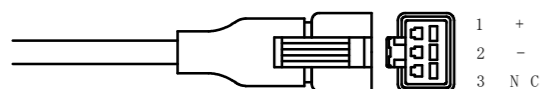

Details of Connector

	Light	Power Supply
Connector	SMR-03V-N	SMP-03V-BC
Contact	BYM-001T-P0.6	BHF-001T-0.8SS