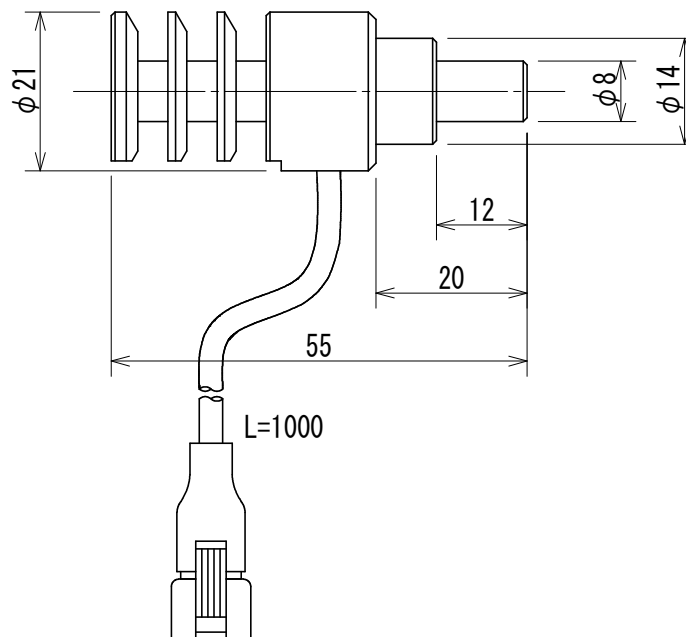

# LED Coaxial Spot Light

HDMUI-8□-3-E

\* Electric Current Consumption 700mA

(Note) Please do not remove the tags attached to the product.  
Light-emitting part during lighting, please do not look directly.

(注) 製品に取り付けられているタグは外さないでください。  
点灯中の発光部は、直視しないでください。

color	□
White	AW
Red	AR
Green	AG
Blue	AB
Yellow	AY
Ultraviolet ray	UV-365
Ultraviolet ray	UV-375
Ultraviolet ray	UV-385
Ultraviolet ray	UV-395
Ultraviolet ray	UV-405
Infrared ray	IR-850
Infrared ray	IR-940