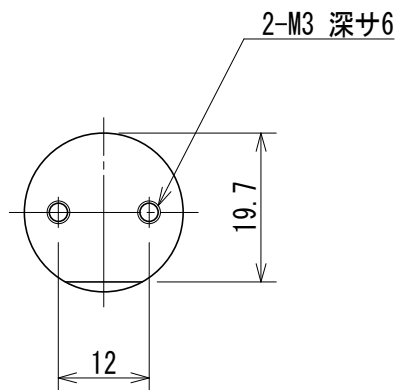

LED Coaxial Spot Light

HDMUI-8□-3-E

* Electric Current Consumption 700mA

(Note) Please do not remove the tags attached to the product.
Light-emitting part during lighting, please do not look directly.

(注) 製品に取り付けられているタグは外さないでください。
点灯中の発光部は、直視しないでください。

color	□
White	AW
Red	AR
Green	AG
Blue	AB
Yellow	AY
Ultraviolet ray	UV-365
Ultraviolet ray	UV-375
Ultraviolet ray	UV-385
Ultraviolet ray	UV-395
Ultraviolet ray	UV-405
Infrared ray	IR-850
Infrared ray	IR-940

「注意」
UVシリーズ・IRシリーズはそれぞれ紫外LED・赤外LEDを使用しています。点灯中のLEDからは強い紫外線・赤外線が出ており、人間の目に直接入射すると非常に危険です。光源をのぞきこんだり、光学系を通して見ないようにしてください。光源の直接光、および反射光を受ける可能性がある場合安全眼鏡を使用し、照射光が直接目に入らないように保護してください。

Details of Connector

1 N C
2 -
3 +

	Light	Power Supply
Connector	SMR-03V-B	SMP-03V-BC
Contact	BYM-001T-P0.6	BHF-001T-0.8SS