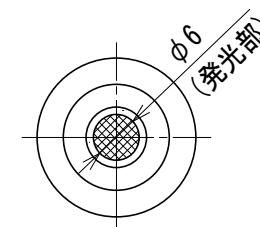

# LED Coaxial Spot Light

HDMUI-8□-3-E

\* Electric Current Consumption 700mA

(Note) Please do not remove the tags attached to the product.  
Light-emitting part during lighting, please do not look directly.

(注) 製品に取り付けられているタグは外さないでください。  
点灯中の発光部は、直視しないでください。

color	□
White	AW
Red	AR
Green	AG
Blue	AB
Yellow	AY
Ultraviolet ray	UV-365
Ultraviolet ray	UV-375
Ultraviolet ray	UV-385
Ultraviolet ray	UV-395
Ultraviolet ray	UV-405
Infrared ray	IR-850
Infrared ray	IR-940