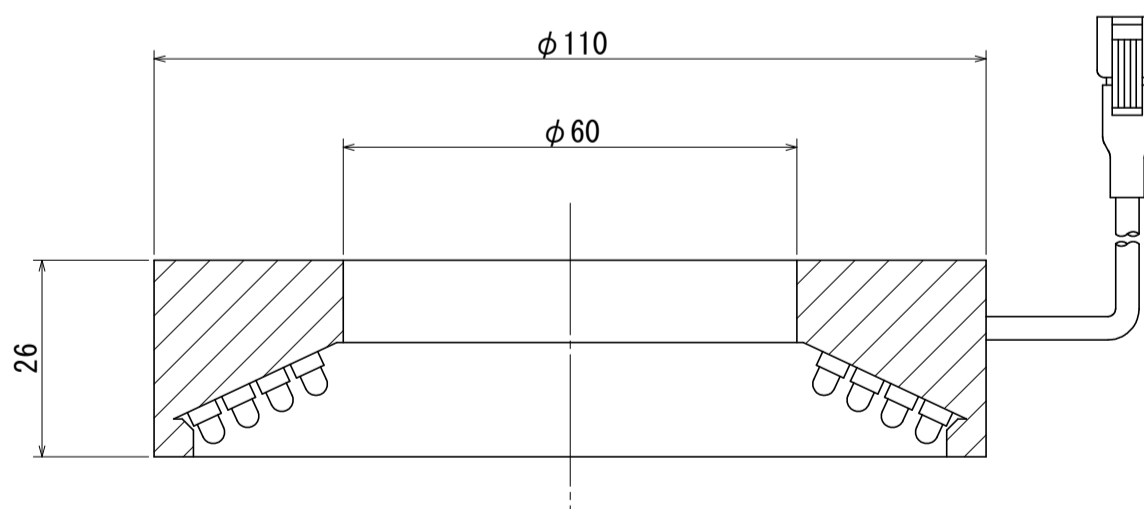

LED Direct Ring Light

HDRP-60HUV-405NR

Details of Connector

	Light	Power Supply
Connector	SMR-02V-B	SMP-02V-BC
Contact	BYM-001T-P0.6	BHF-001T-0.8SS

* UV LEDs (405nm)

* Only 12V USE

* Electric Power Consumption 8.5W

(Note) Please do not remove the tags attached to the product.
Light-emitting part during lighting, please do not look directly.

(注) 製品に取り付けられているタグは外さないでください

点灯中の発光部は、直視しないでください

【注意】

LEDは紫外線LEDです。点灯中のLEDからは強い紫外線が出ており、
紫外線は人間の目に直接入射すると非常に危険です。

紫外線を覗き込んだり、光学系を通して見ないようにしてください。

光の反射を受ける可能性がある場合は安全眼鏡を使用し、

光が直接目に入らないように保護して下さい。