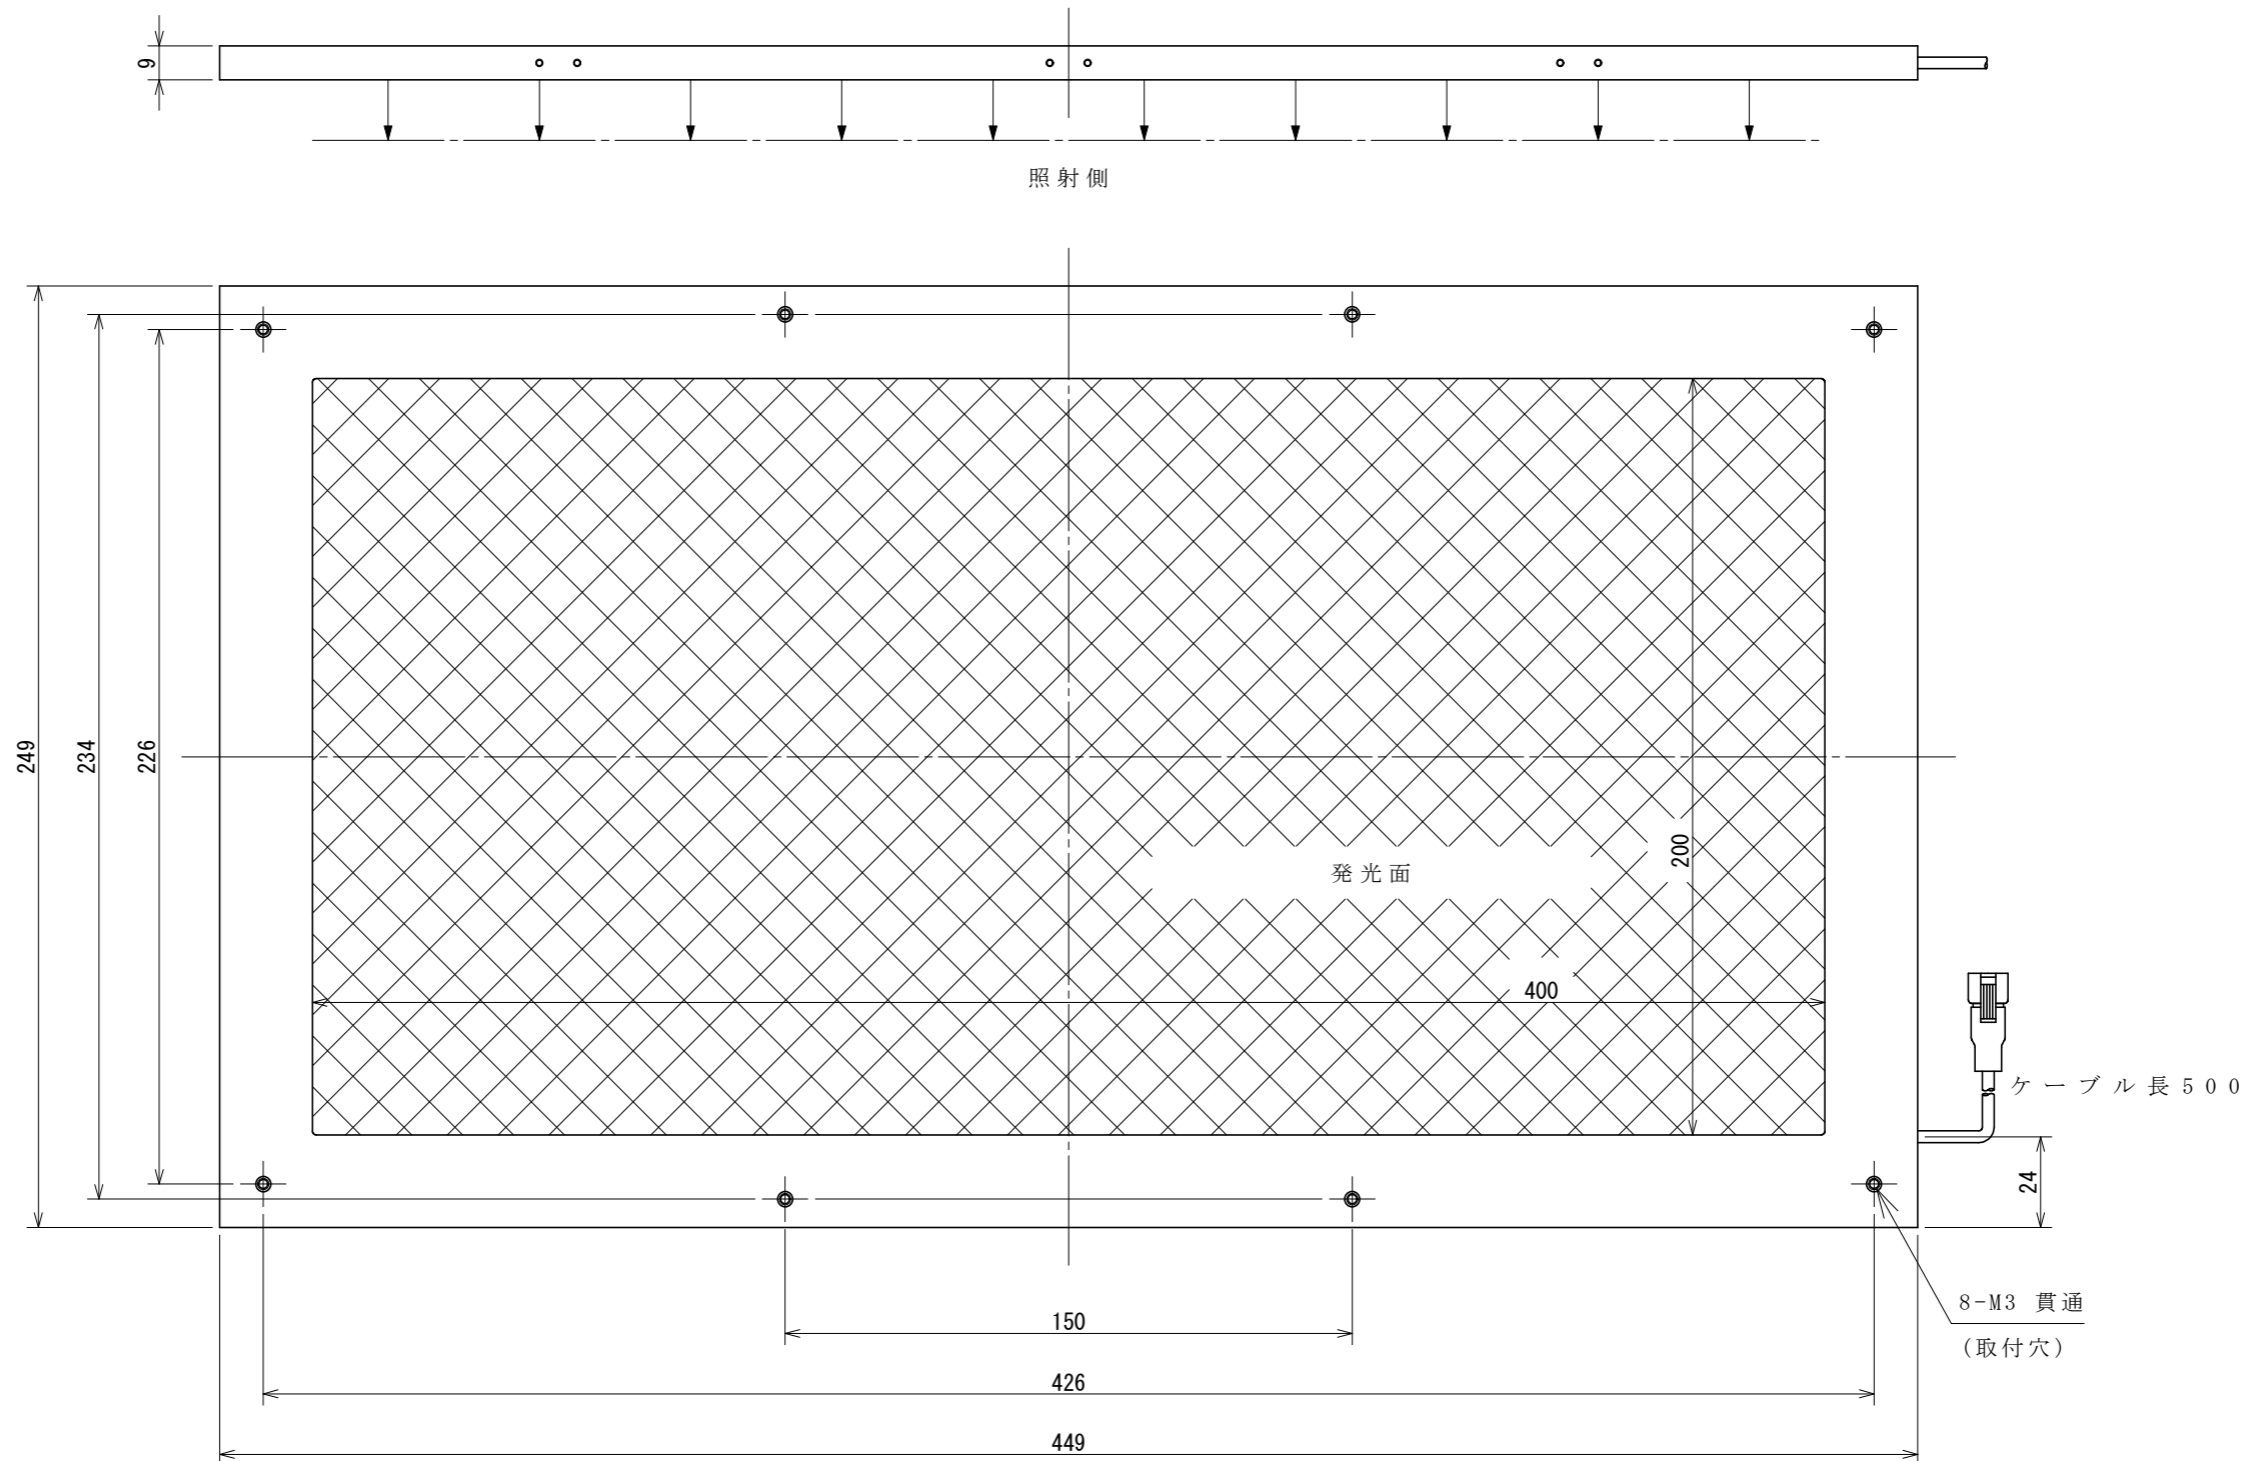

LED Square Light

HFHA-C400×200□-24

\* Only 24V USE

\* Electric Power Consumption 44W (White, Blue, Green)

40W (Red, Infrared)

(Note) Please do not remove the tags attached to the product.  
Light-emitting part during lighting, please do not look directly.

(注) 製品に取り付けられているタグは外さないでください

点灯中の発光部は、直視しないでください

HR

HAYASHI-REPIC

color	□
Red	R
White	W
Blue	B
Green	G
Infrared	IR-850

Details of Connector

	Light	Power Supply
Connector	SMR-03V-B	SMP-03V-BC
Contact	BYM-001T-P0.6	BHF-001T-0.8SS