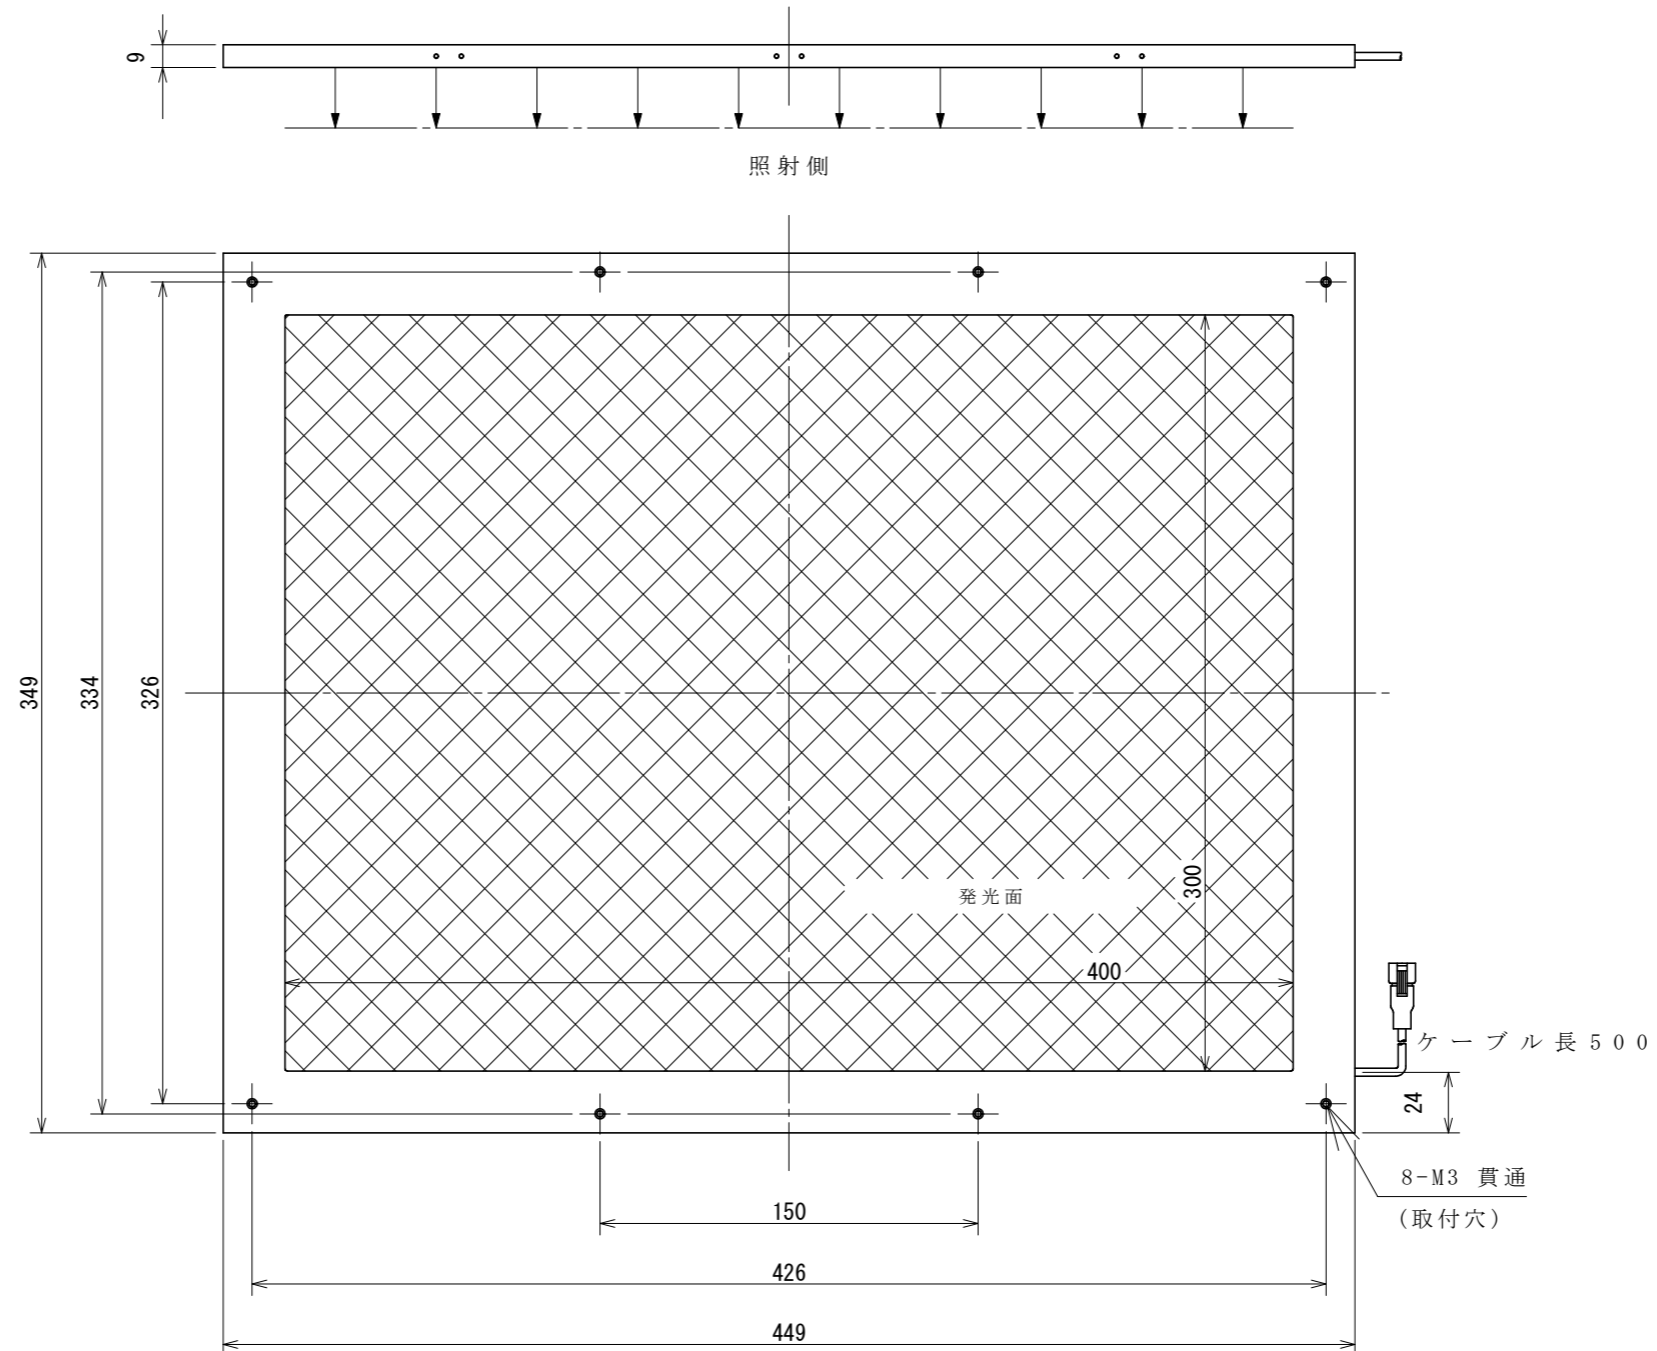

LED Square Light

HFHA-C400×300□-24

* Only 24V USE

* Electric Power Consumption 54W (White, Blue)
47W (Red)

(Note) Please do not remove the tags attached to the product.
Light-emitting part during lighting, please do not look directly.

①製品に取り付けられているタグは外さないでください
点灯中の発光部は、直視しないでください

color
□
Red
R
White
W
Blue
B

Details of Connector

	Light	Power Supply
Connector	SMR-03V-B	SMP-03V-BC
Contact	BYM-001T-P0.6	BHF-001T-0.8SS