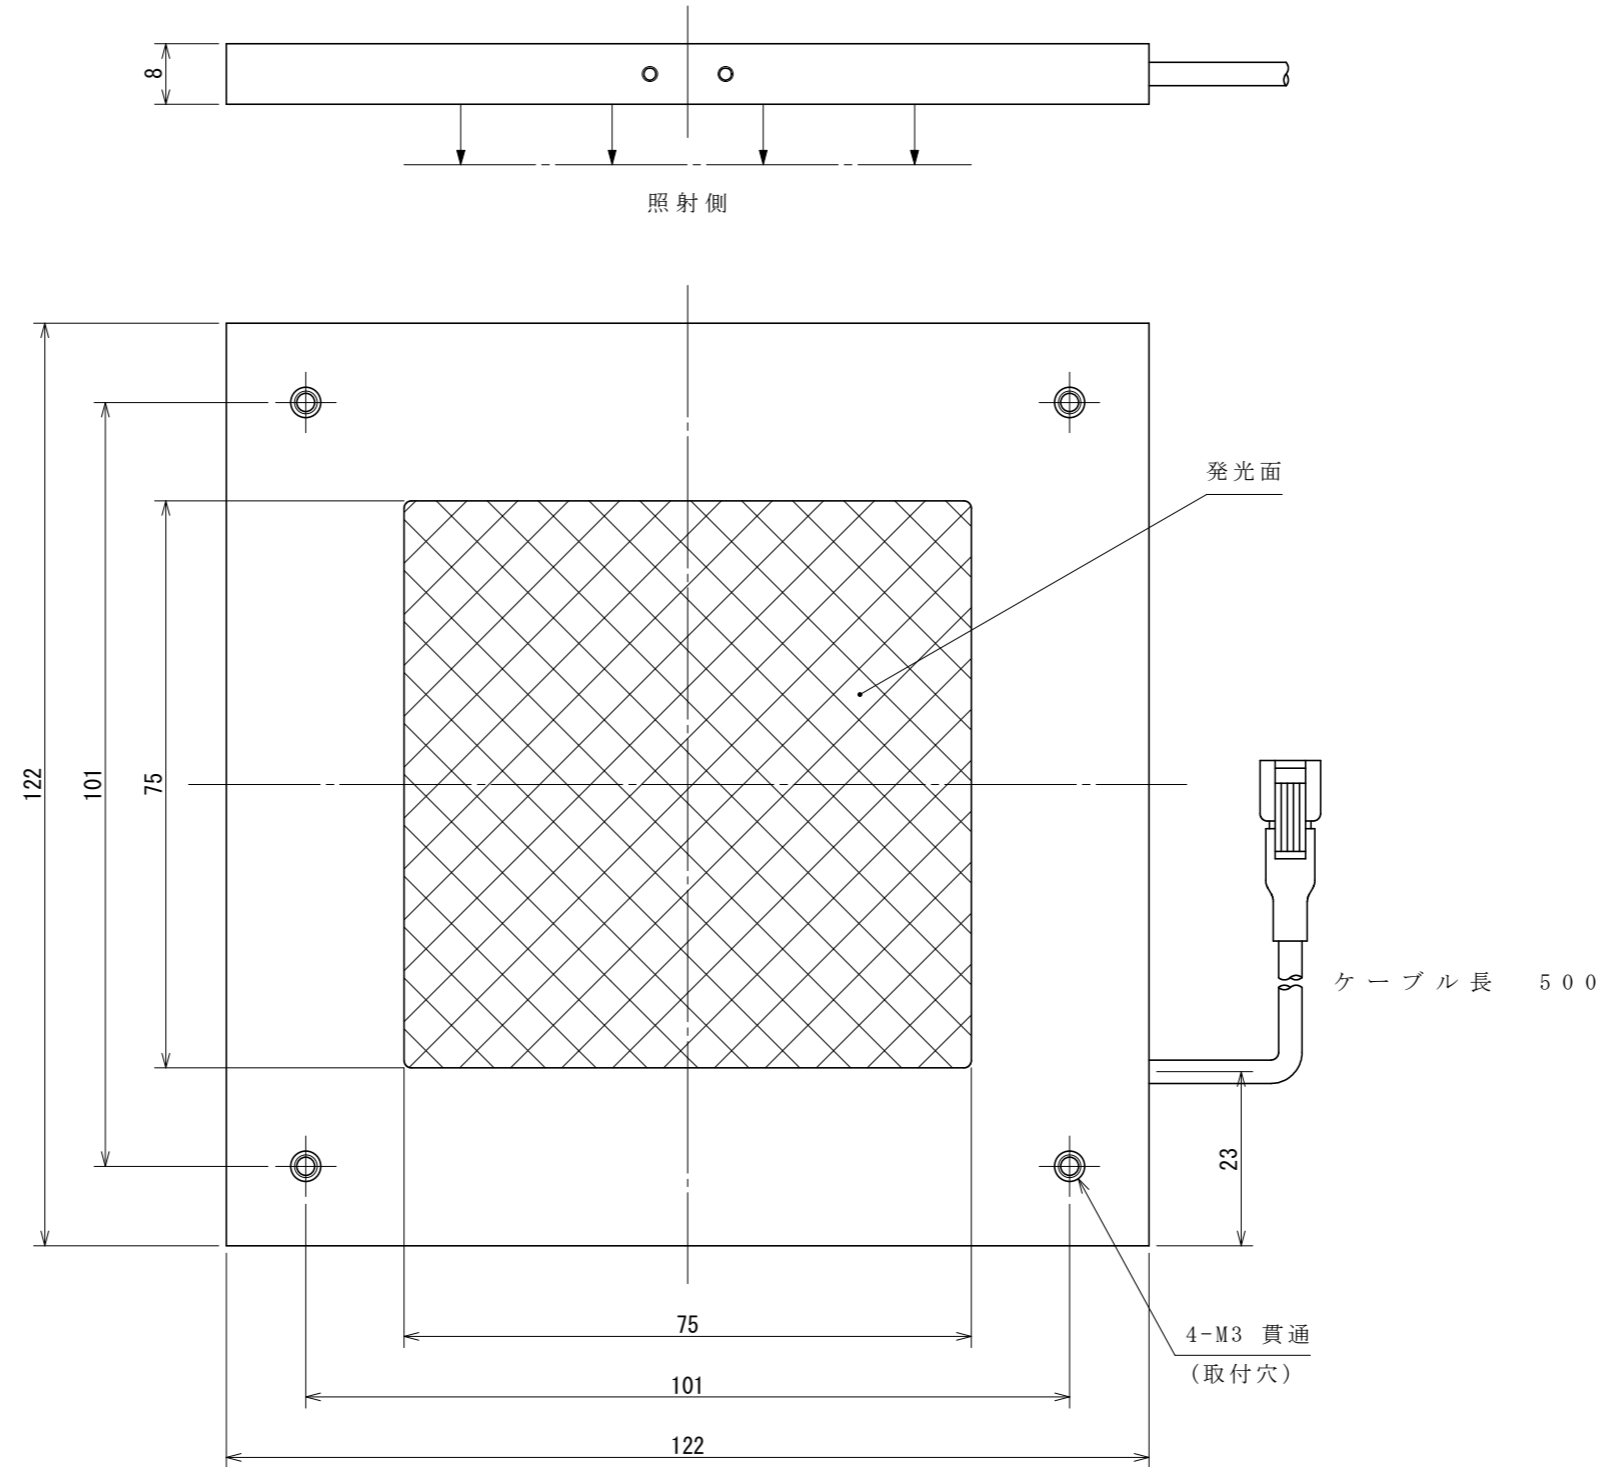

LED Square Light

HFHA-C75□
 HFHA-C75□-24

* Electric Power Consumption 14W (Red, White, Blue)
 11W (Green)
 9W (Infrared)

(Note) Please do not remove the tags attached to the product.
 Light-emitting part during lighting, please do not look directly.

①製品に取り付けられているタグは外さないでください
 点灯中の発光部は、直視しないでください

color
□
Red
R
White
W
Blue
B
Green
G
Infrared
IR-850

Details of Connector

for DC12V

	Light	Power Supply
Connector	SMR-02V-B	SMP-02V-BC
Contact	BYM-001T-P0.6	BHF-001T-0.8SS

for DC24V

	Light	Power Supply
Connector	SMR-03V-B	SMP-03V-BC
Contact	BYM-001T-P0.6	BHF-001T-0.8SS