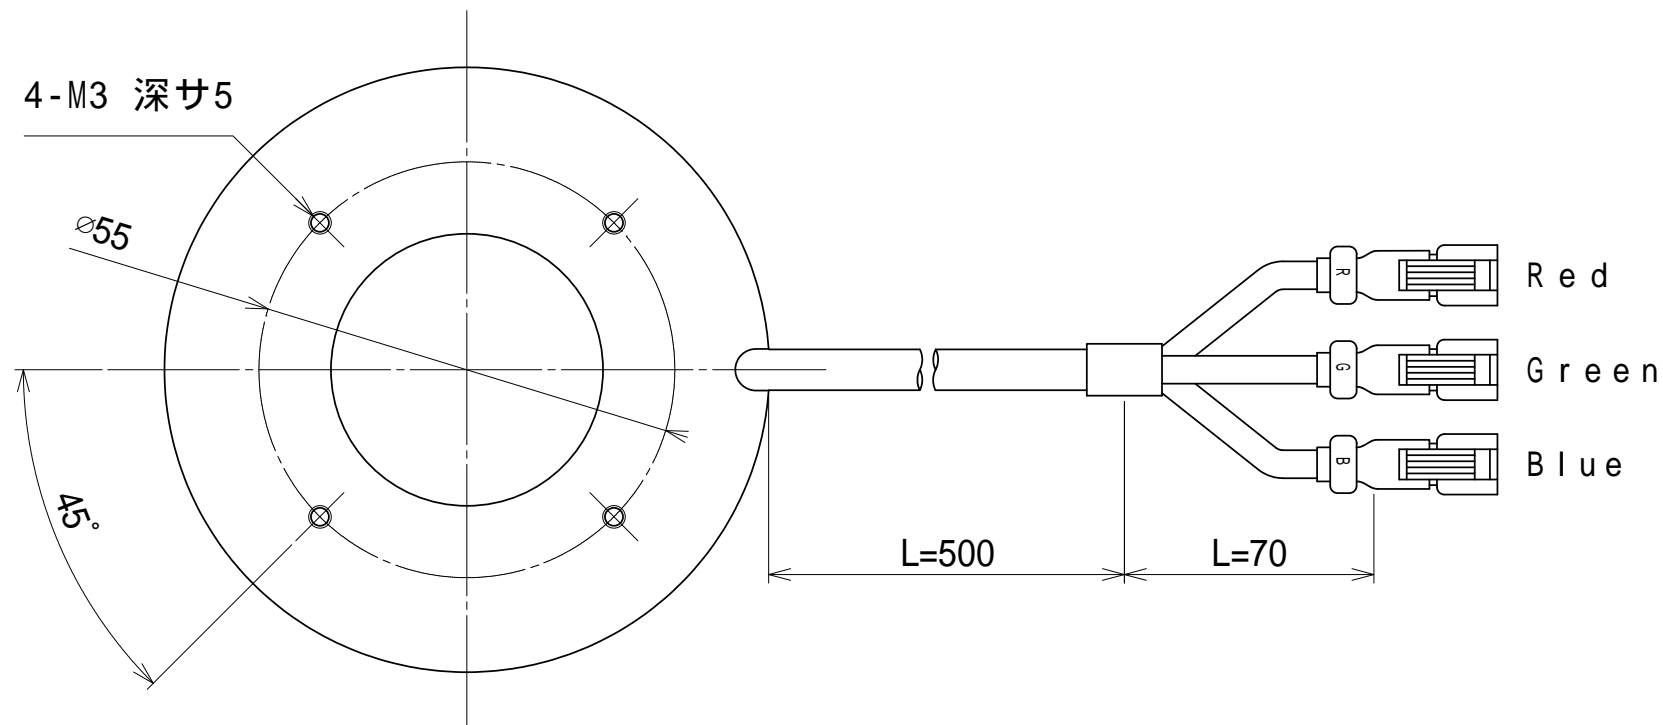

# LED Ring Light

HMAR-80RGB (DC12V) / HMAR-80RGB-24 (DC24V)

\* RGB LEDs

\* Electric Power Consumption 6.6W (R:2.2W, G:2.2W, B:2.2W)

(Note) Please do not remove the tags attached to the product.  
Light-emitting part during lighting, please do not look directly.

(注) 製品に取り付けられているタグは外さないでください

点灯中の発光部は、直視しないでください