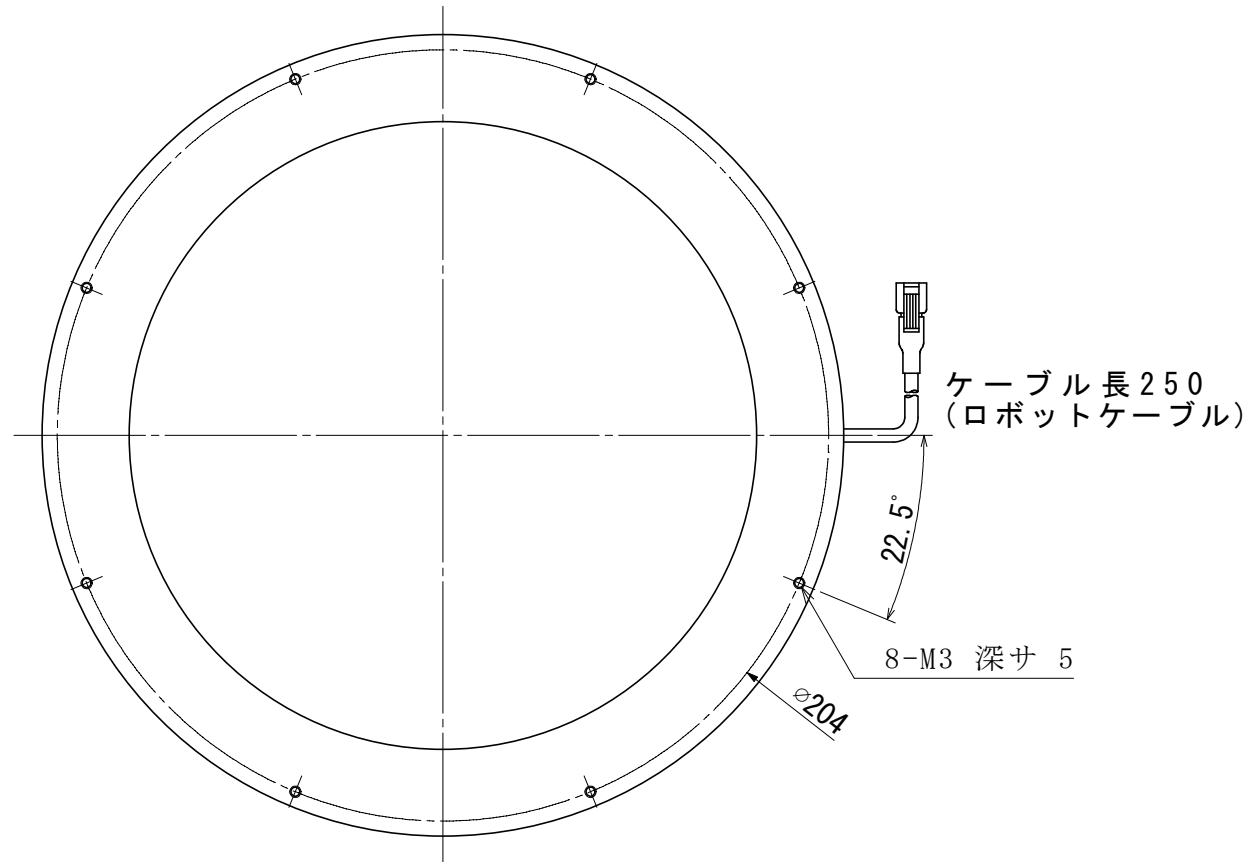

HAYASHI-REPIC

LED Ring Light

HMAR-LA210□(-24)

* Electric Power Consumption 27W (White, Blue)
23W (Red)

(注) 製品に貼り付けられているタグは外さないでください。
点灯中の発光部は、直視しないでください。

color
□
White
W
Red
R
Blue
B