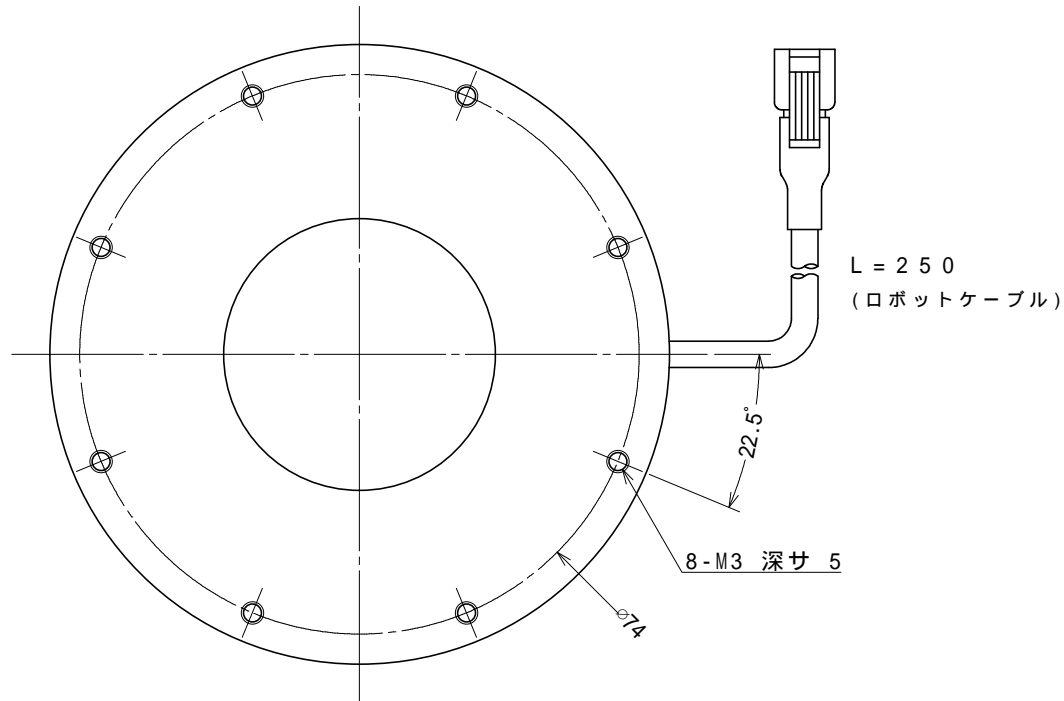

LED Ring Light

HMAR-LA80

HR

HAYASHI-REPIC

* Electric Power Consumption 7.5W (White, Blue)
6.8W (Red)

(Note) Please do not remove the tags attached to the product.
Light-emitting part during lighting, please do not look directly.

(注) 製品に取り付けられているタグは外さないでください
点灯中の発光部は、直視しないでください

color	Input voltage
White W	DC12V
Red R	
Blue B	
White W - 2 4	DC24V
Red R - 2 4	
Blue B - 2 4	

Details of Connector

for DC12V in

	Light	Power Supply
Connector	SMR-02V-B	SMP-02V-BC
Contact	BYM-001T-P0.6	BHF-001T-0.8SS